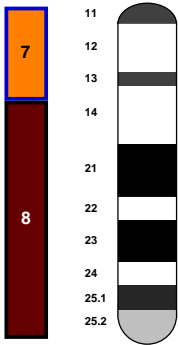

CFA 16

H260

Size	Scale
73 Mb	1 Mb = 94 U
6863 U	1 U = 11 Kb